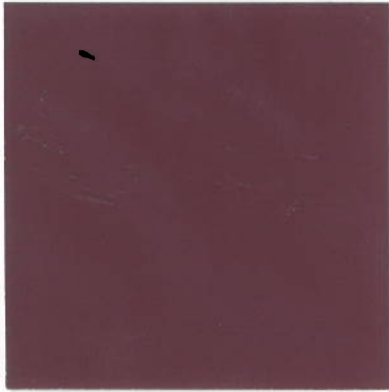

Crystal Bay

Front Door Only Color Options

Rookwood Red • SW 2802